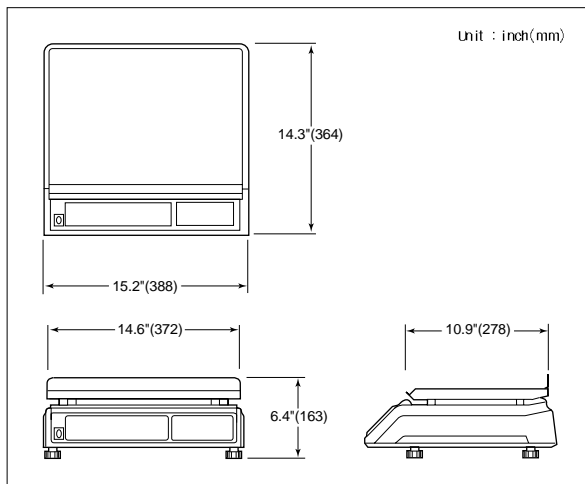

Space 2000

Low Profile Price Computing Scale

- Easy to Read Vacuum Fluorescent Displays
- Stainless Steel Platter
- Soft Touch Keyboard
- 999 PLU Memory

ISO 9001 certified

CAS
S • C • A • L • E

SPACE 2000 Low Profile Price Computing Scale

FEATURES

- Zero, Tare, Tare Save, and Pre Pack Keys
- VFD Displays
- Stainless Steel Platter
- 1/2 lb. and 1/4 lb. Keys, where allowed
- 999 Programmable Price Look Up's (PLU's)
- Auto Span Adjustment
- Auto Zero Tracking
- RS-232C Interface

SPECIFICATIONS

Model	S-2000
Weighing Capacity	30 x 0.01 lb / 15 kg x 5 g
Display Digit	Total price / Weight / Unit price (6 / 5 / 6)
Display Designators	Zero, Tare, Pre Pack, Tare Save
Maximum Tare	- 30.00 lb / - 9.995 kg
Power Source	AC 120V, 60Hz
Power Consumption	Approx. 10W
Operating Temperature	- 10°C ~ +40°C (14°F ~ 104°F)
Platter Size (inch / mm)	14.6(W) x 10.9(D) / 372(W) x 278(D)
Dimensions (inch / mm)	15.3(W) x 14.3(D) x 6.4(H) / 388(W) x 364(D) x 163(H)
Product Weight	17.1 lb / 7.8 kg

DIMENSIONS

Algen Scale Corp.
 68 Enter Lane
 Islandia, NY 11749
 Tel: (800) 836-8445
 Fax: (631) 342-1977
www.algen.com ~ sales@algen.com

Display On The Rear Side

DISPLAY & KEY BOARD

OPTIONS

- Fish Platter
- RS-232C Cable
- Wet Cover