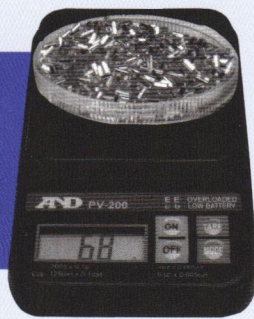

PV Series

Pocket Scales

The PV Series offers high performance at a low price. Perfect for thousands of applications:

- Gold/Silver/Gem Weighing
- Hobby Applications
- Education
- Manufacturing/Production
- Inventory Management/Stockroom
- Quality Control
- Packaging
- Sample Preparation
- Environmental Testing
- Paint, Ink & Chemical Mixing
- Portion Control and Dietary Management
- Field Testing
- Checkweighing
- Postage Scale
- Any application requiring portability

Portable & Packed with Features:

- Multiple Weighing Units (g, oz, dwt, ozt)
- Fast, Simple Calibration
- Standard Calibration Weight
- Simple Operation from the front key panel
- Sealed Key Panel protects against dust and spills
- Small, Compact Size for easy portability
- Standard Battery Operation
- Low Battery Indicator
- Auto Power Off to conserve battery life
- Vinyl Carrying Case
- One Year Warranty

Standard Accessories:

- Calibration Weights (see specification chart)
- 2 AAA size batteries
- Vinyl Carrying Case

Specifications:

MODEL		PV-60	PV-100	PV-200	PV-500
Gram	(g)	60 x 0.01	100 x 0.1	200 x 0.1	500 x 0.1
Decimal Ounce	(oz)	2.1 x 0.001	3.5 x 0.005	7 x 0.005	17.5 x 0.005
Troy Ounce	(ozt)	1.9 x 0.001	3 x 0.005	6 x 0.005	16 x 0.005
Pennyweight	(dwt)	38 x 0.01	77 x 0.1	128 x 0.1	320 x 0.1
Calibration Wt.	(Standard)	50±0.005g	50±0.05g	100±0.05g	200±0.05g
Repeatability/Std. Dev.		± two display readability			
Linearity		± two display readability			
Sensitivity Drift		± 50 ppm / °C(10°C~35°C / 50°F~95°F)			
Stabilization Time		3 seconds (typically)			
Overload Indicator		E E			
Underload Indicator		- E E			
Auto Power Off		Within 10 minutes with no activity			
Operating Temperature		5°C~35°C / 41°F~95°F			
Display Type		5 Digits LCD			
Low Battery Indicator		L b			
Power Requirement		2 AAA size alkaline batteries (standard)			
Typical Battery Life		40 hours with alkaline batteries			
Pan Size		3.25" (W) x 3" (D)			
Dimensions		3" (W) x 5.3" (D) x 0.8" (H)			

AND
A&D WEIGHING
...Clearly a Better Value

ALGEN SCALE CORP.

68 ENTER LANE ~ ISLANDIA, NY 11749
(631) 342-1975 ~ FAX (631) 342-1977
www.algen.com ♦ info@algen.com