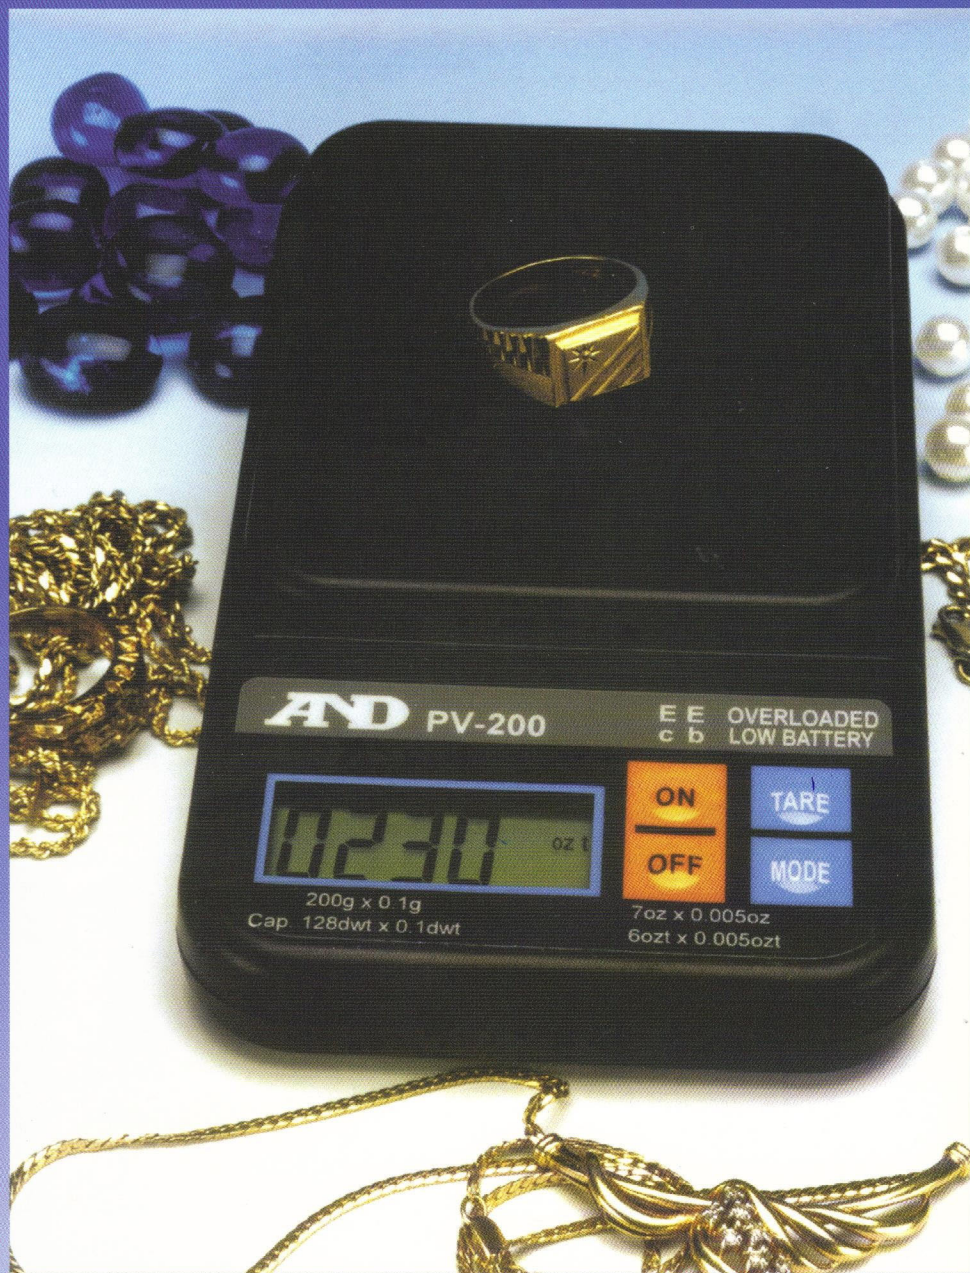

## Pocket Scales

**PV-60**

60g x 0.01g

**PV-100**

100g x 0.1g

**PV-200**

200g x 0.1g

**PV-500**

500g x 0.1g

**A&D**  
A&D WEIGHING  
*...Clearly a Better Value*

## Pocket Scales

The PV Series offers high performance at a low price. Perfect for thousands of applications:

- Gold/Silver/Gem Weighing
- Hobby Applications
- Education
- Manufacturing/Production
- Inventory Management/Stockroom
- Quality Control
- Packaging
- Sample Preparation
- Environmental Testing
- Paint, Ink & Chemical Mixing
- Portion Control and Dietary Management
- Field Testing
- Checkweighing
- Postage Scale
- Any application requiring portability

## Specifications:

MODEL		PV-60	PV-100	PV-200	PV-500
Gram	(g)	60 x 0.01	100 x 0.1	200 x 0.1	500 x 0.1
Decimal Ounce	(oz)	2.1 x 0.001	3.5 x 0.005	7 x 0.005	17.5 x 0.005
Troy Ounce	(ozt)	1.9 x 0.001	3 x 0.005	6 x 0.005	16 x 0.005
Pennyweight	(dwt)	38 x 0.01	77 x 0.1	128 x 0.1	320 x 0.1
Calibration Wt.	(Standard)	50±0.005g	50±0.05g	100±0.05g	200±0.05g
Repeatability/Std. Dev.		± two display readability			
Linearity		± two display readability			
Sensitivity Drift		± 50 ppm / °C(10°C~35°C / 50°F~95°F)			
Stabilization Time		3 seconds (typically)			
Overload Indicator		E E			
Underload Indicator		- E E			
Auto Power Off		Within 10 minutes with no activity			
Operating Temperature		5°C~35°C / 41°F~95°F			
Display Type		5 Digits LCD			
Low Battery Indicator		L b			
Power Requirement		2 AAA size alkaline batteries (standard)			
Typical Battery Life		40 hours with alkaline batteries			
Pan Size		3.25" (W) x 3" (D)			
Dimensions		3" (W) x 5.3" (D) x 0.8" (H)			